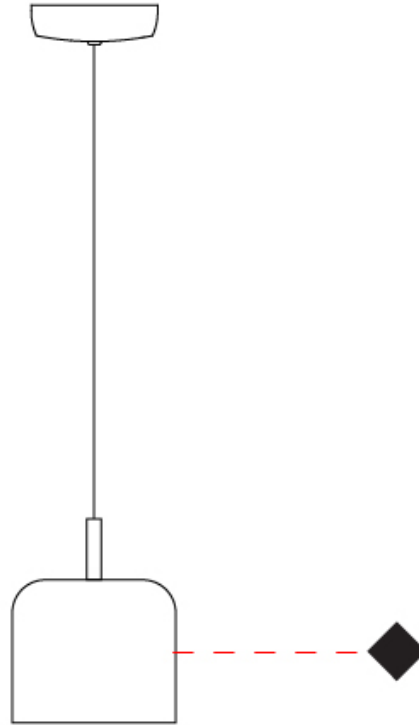

POT SUSPENSION

D111023-

PROJECT

TYPE

SPECIFIER

QUANTITY

DATE

D