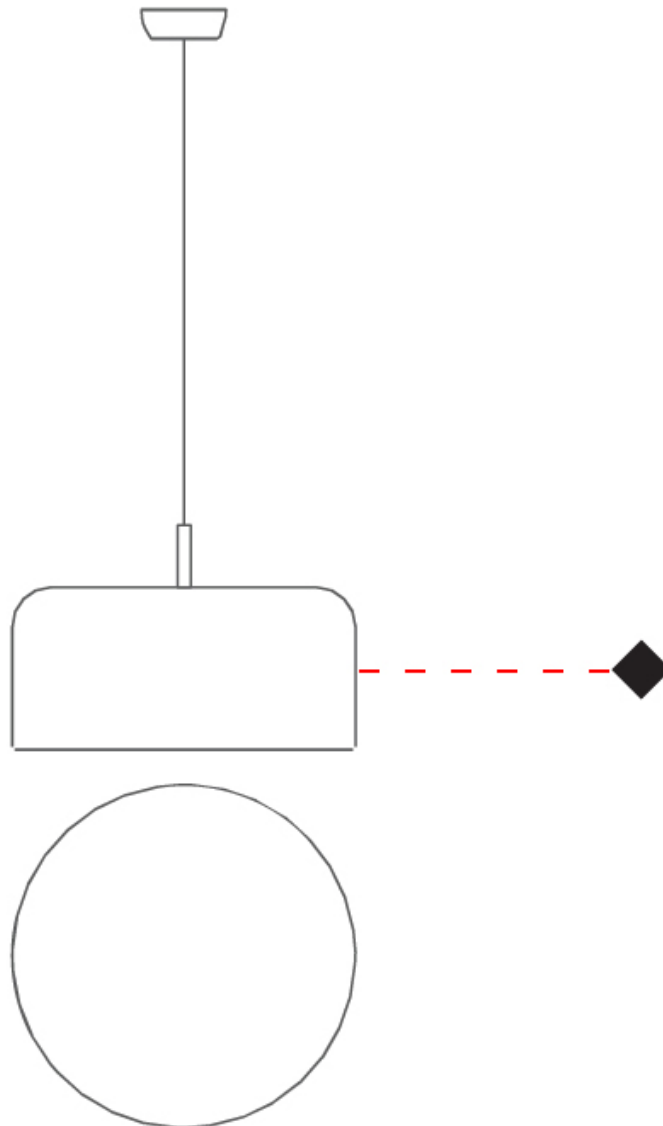

POT SUSPENSION

D111025-

PROJECT

TYPE

SPECIFIER

QUANTITY

DATE

D